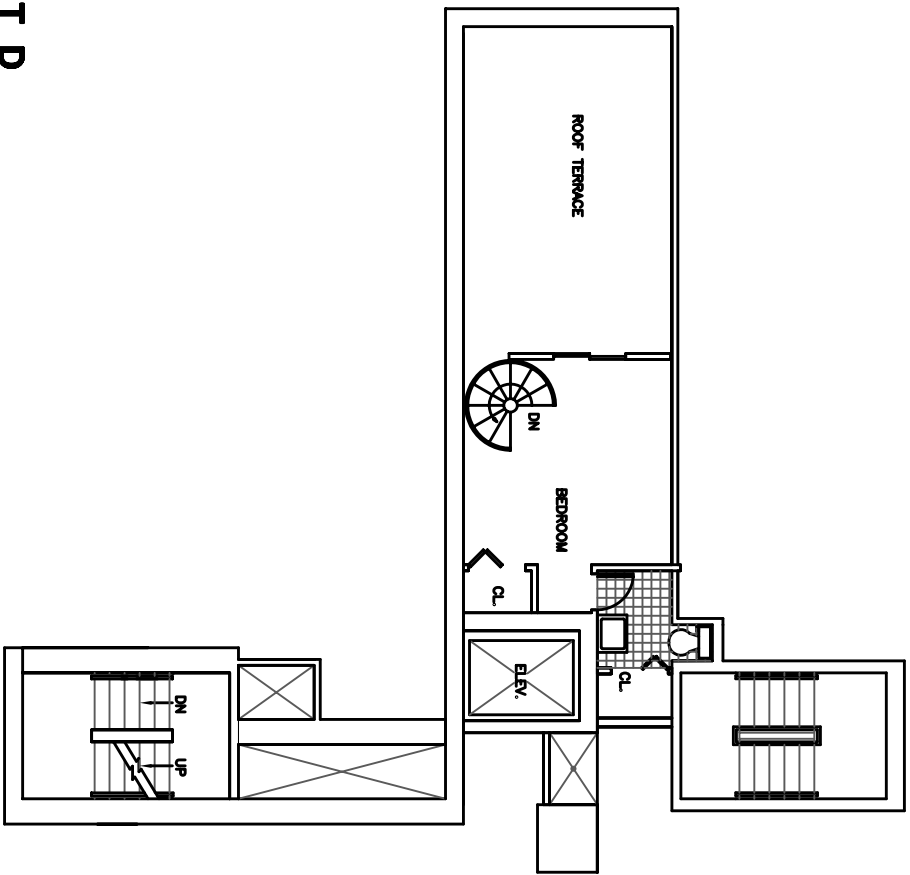

UNIT D
211-213 E. 73RD ST. PENT HOUSE FL

UNIT D
211-213 E. 73RD ST. PENT HOUSE (UPPER LEVEL)

KEY PLAN